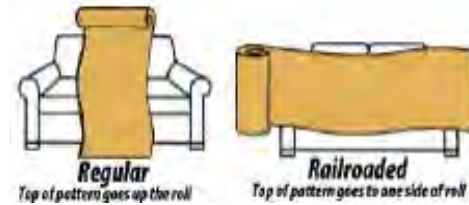

GENERAL CARE FOR UPHOLSTERY

STANDARD COMMERCIAL GRADE FABRICS

- Periodic light vacuuming and imbedded particle removal helps maintain cover material.
- Loose cushions should be turned and fluffed to prevent excessive wear.
- Prompt blotting up of spills with a dry cloth provides best result.
- Ordinary dirt and stains should be removed with a mild soap or shampoo and water, finish by rinsing that area with water and blot it dry.
- For Crypton & Vinyl follow the steps outline above, but where a persistent stain exists fashion a paste of equal

CSelect will use its best judgement in applying COM Fabric if specific instructions are not included with the order. We will not be responsible if the customer does not like the application of the fabric to the frame.